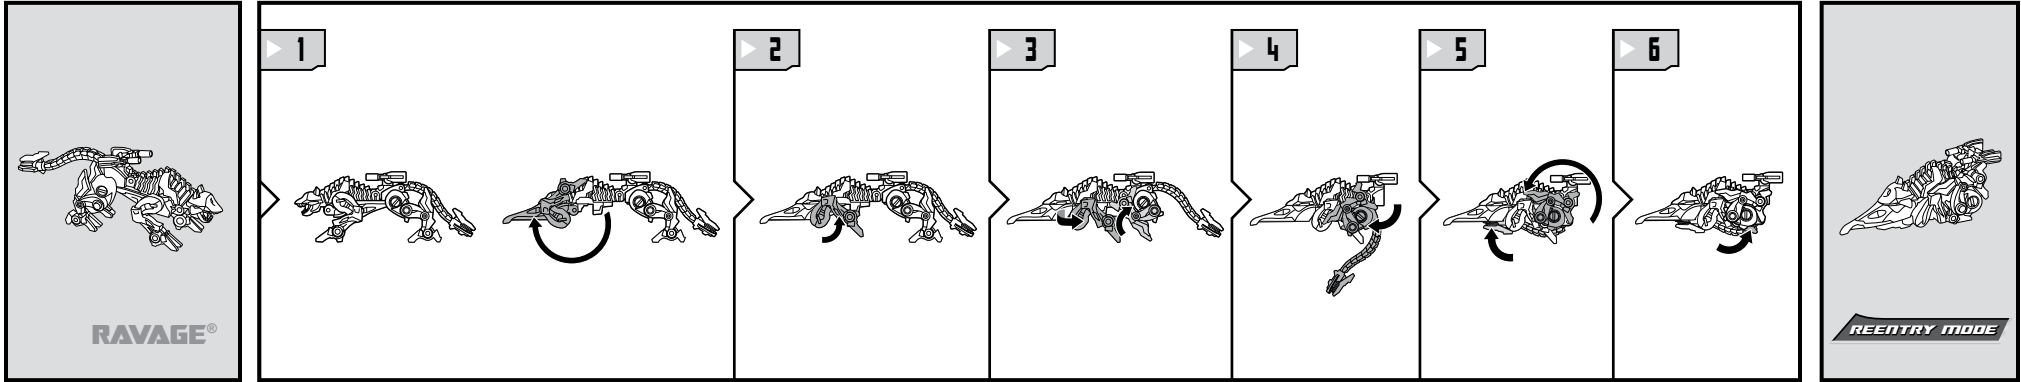

TRANSFORMERS®

RAVAGE®

LEVEL: 0 1 2 3 4 5

EASY

DECEPTICON®

NOTE: Some parts are made to detach if excessive force is applied and are designed to be reattached if separation occurs. Adult supervision may be necessary for younger children.

AGES 5+

21245

TRANSFORMERS.COM

CHANGING TO VEHICLE

CHANGING TO REENTRY MODE

REVERSE ORDER OF INSTRUCTIONS
TO CONVERT BACK TO BEAST.

© 2010 DreamWorks LLC and Paramount Pictures Corporation
© 2010 Hasbro. All Rights Reserved.
TM & © denote U.S. Trademarks.
Manufactured under license from Tomy Company, Ltd.